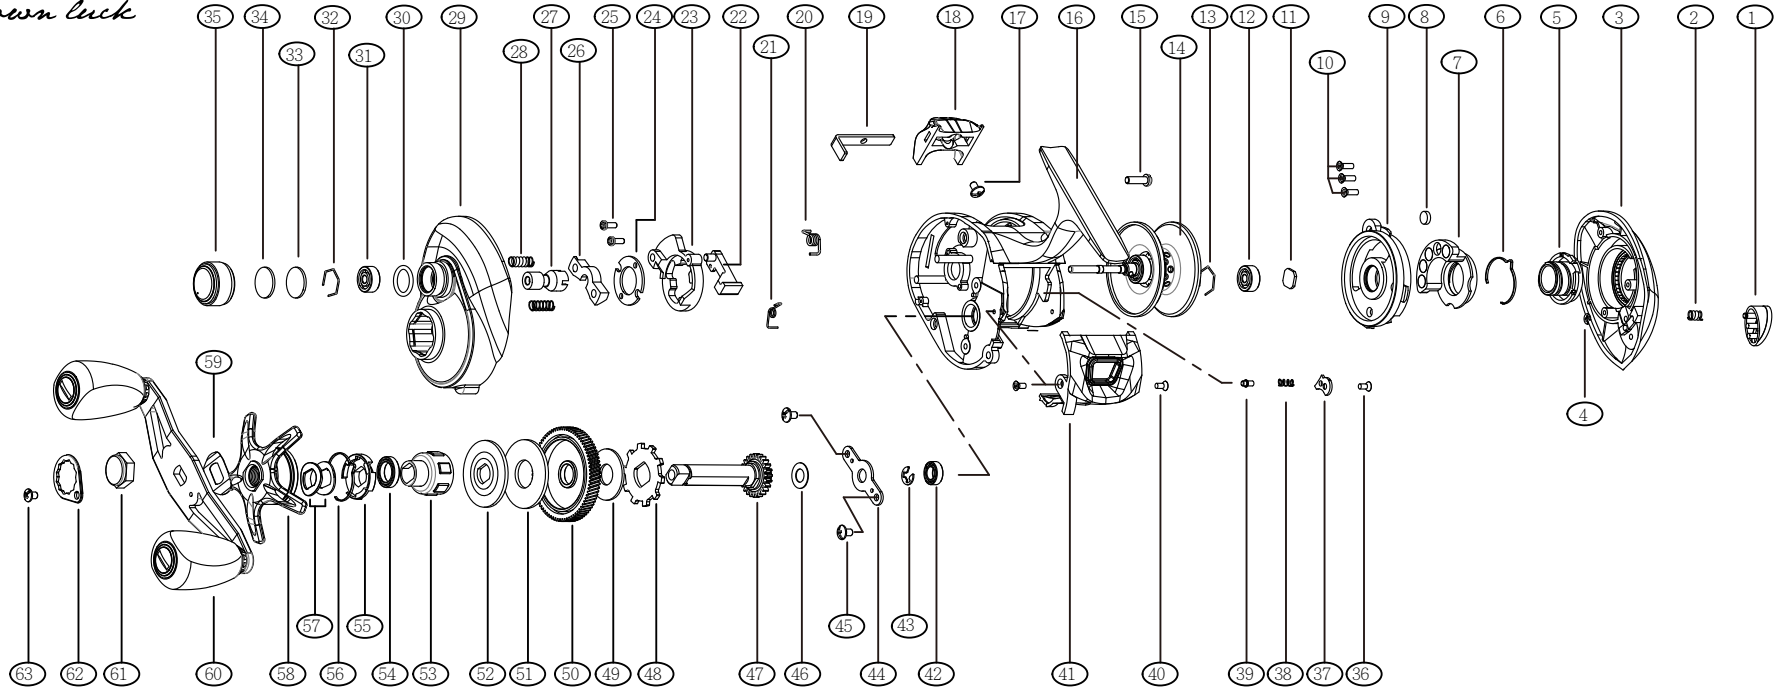

TEARDROP™

Right Hand

make your own luck

www.13fishing.com

Item No.	Description	Item No.	Description	Item No.	Description	Item No.	Description	Item No.	Description
1	LEFT OPEN COVER	14	SPOOL ASSY	27	PINION	40	SCREW	53	ONE WAY BEARING ASSY
2	OPEN COVER SPRING	15	SCREW	28	YOKE SPRING	41	LINE GUIDE+TOP COVER	54	BEARING
3	LEFT COVER	16	BODY	29	RIGHT COVER ASSY	42	BALL BEARING	55	CLICK HOLDER
4	E-RING	17	SCREW	30	O RING	43	E-RING	56	CLICK SPRING
5	MAGNETIC DIAL	18	THUMB BAR	31	BEARING	44	MAIN GEAR SHAFT PLATE	57	SPRING WASHER
6	CLICK SPRING	19	THUMB PLATE	32	RETAINER	45	SCREW	58	STAR DRAG ASSY
7	MAGNETIC HOLDER	20	CLUTCH SPRING	33	WASHER	46	WASHER	59	SPRING WASHER
8	MAGNETIC	21	RETURN PAWL SPRING	34	TENSION WASHER	47	MAIN GEAR SHAFT ASSY	60	HANDLE ASSY
9	SPOOL FLANGE	22	RETURN PAWL	35	CONTROL CAP	48	RATCHET	61	HANDLE NUT
10	SCREW	23	CLUTCH ARM	36	SCREW	49	DRAG WASHER	62	HANDLE NUT PLATE
11	SPOOL WASHER	24	CLUTCH ARM PLATE	37	PLATE	50	MAIN GEAR	63	SCREW
12	BALL BEARING	25	SCREW	38	SPRING	51	DRAG WASHER	64	
13	RETAINER	26	YOKE	39	STOP PIN	52	PRESSURE WASHER	65	